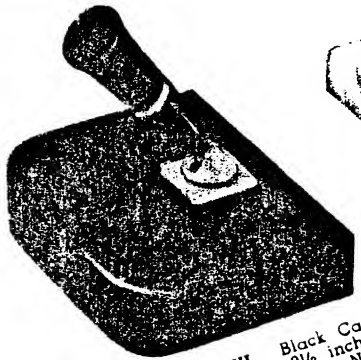

F393 ABIII. Black Carrara. 2 1/2 x 3 1/2 inches. Gold trim. With No. 3 Pen $5.00.